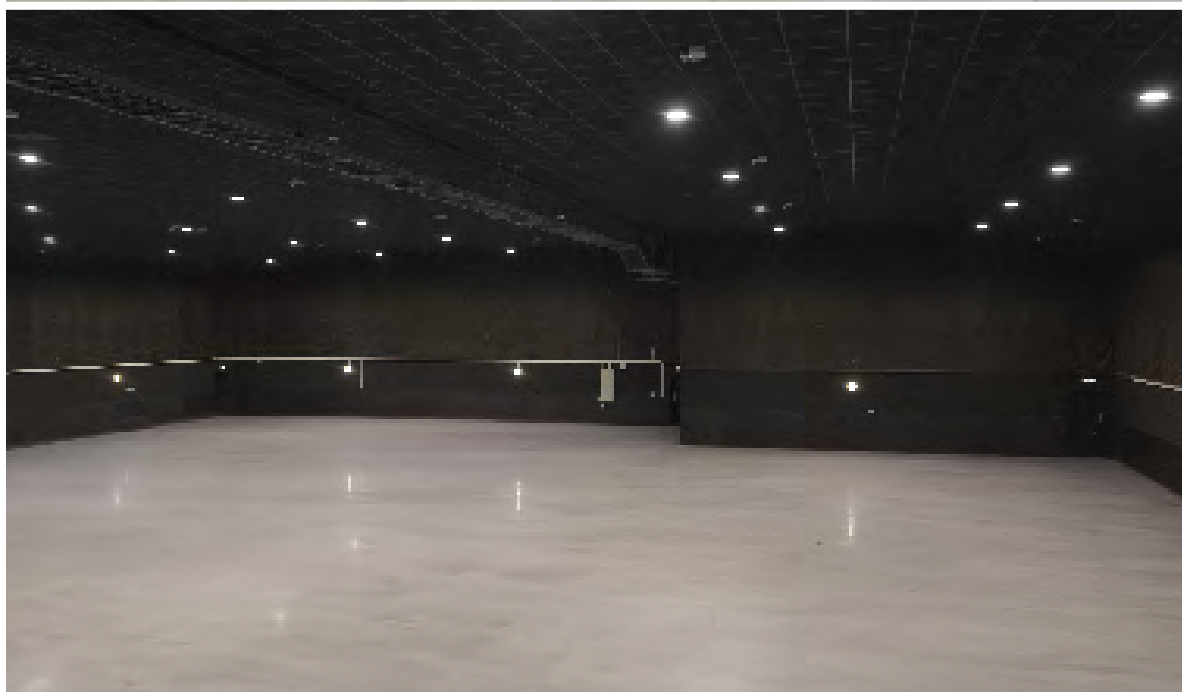

USA

Christina O'Shea-Daly

Vice President,
Great Point Studios
Mobile: 646.707.6706
co@greatpointstudios.com

Visit GreatPointStudios.com
for more information about
leasing stages.