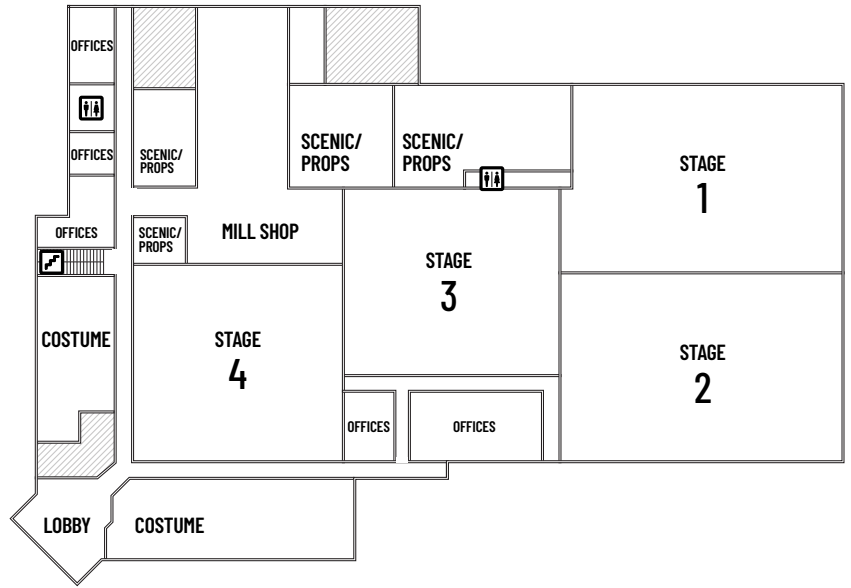

Visit GreatPointStudios.com
for more information about
leasing stages.

STAGES

STAGE	SQ. FT.
STAGE 1	21,000
STAGE 2	19,200
STAGE 3	16,000
STAGE 4	16,500
TOTAL	72,700

Upcoming Expansion (2025)

STAGE 5	20,000
STAGE 6	20,000
STAGE 7	23,000
STAGE 8	17,000

SUPPORT SPACE

SPACE	SQ. FT.
MILL SHOP	15,000
SCENIC/PROPS	12,000
COSTUME	5,000
OFFICES	8,000
TOTAL	40,000

TAX INCENTIVES

24-40%* Tax Credit

[*See full list of qualifying details](#)

ADDRESS

Great Point Studios Cardiff
Wentloog Avenue, Saint Mellons,
Cardiff CF3 2GH, UK

PLAN OF STAGES 1, 2, 3, 4 [GROUND LEVEL]

- ELEVATOR
- STAIRWAY
- RESTROOM

STUDIO LAYOUT

- ELEVATOR
- STAIRWAY
- RESTROOM
- STAGES
- MILL SHOP
- COSTUME / STORAGE
- SCENIC / PROPS
- OFFICES